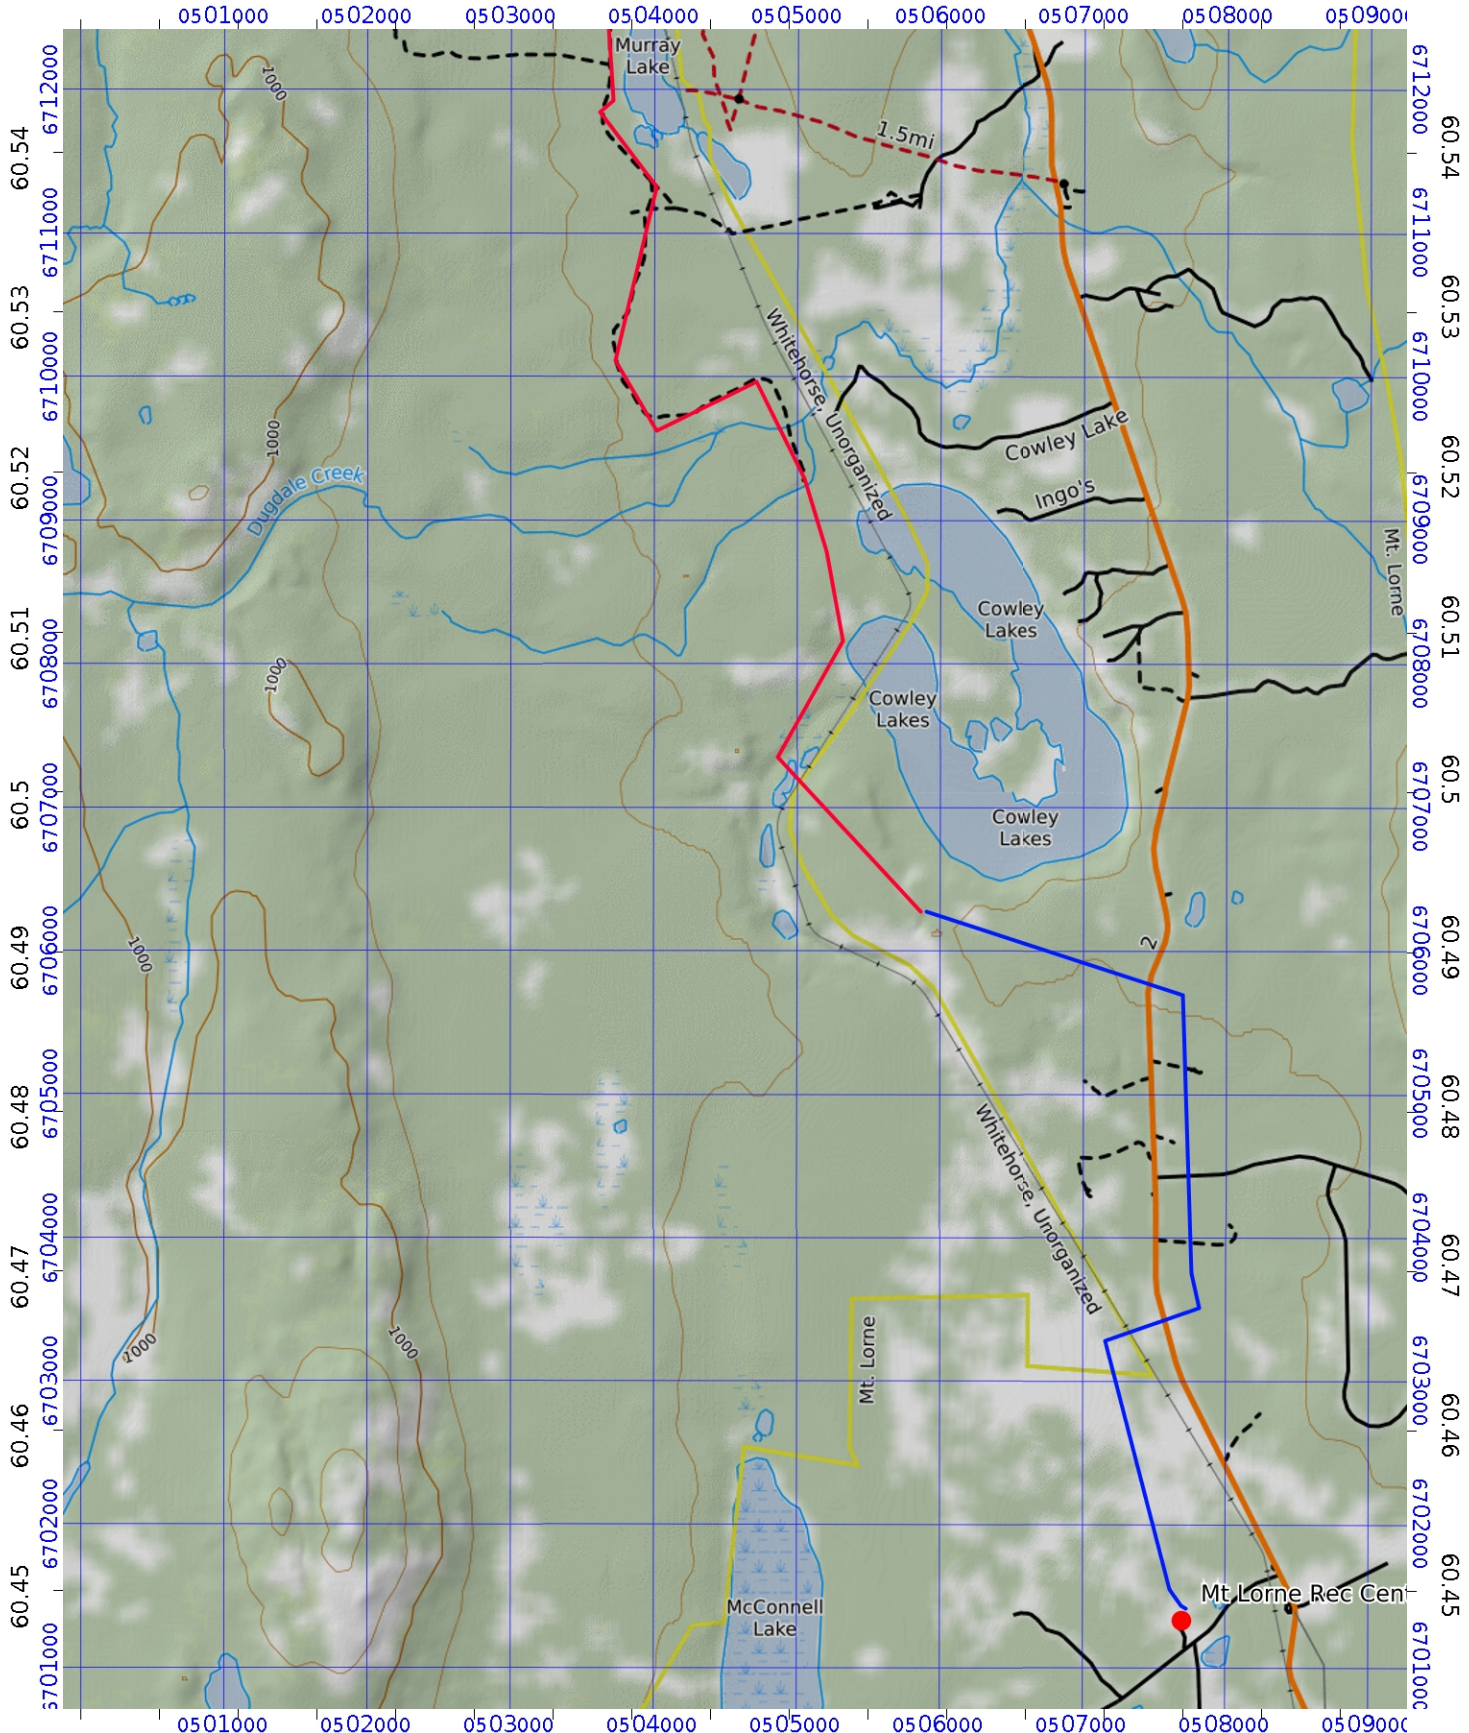

35.0 -134.99134.98134.97134.96134.95134.94134.93134.92134.91134.9 -134.89134.88134.87134.86134.85134.84

35.0 -134.99134.98134.97134.96134.95134.94134.93134.92134.91134.9 -134.89134.88134.87134.86134.85134.84

Mercator Projection
WGS84
UTM Zone 8V

CalTopo