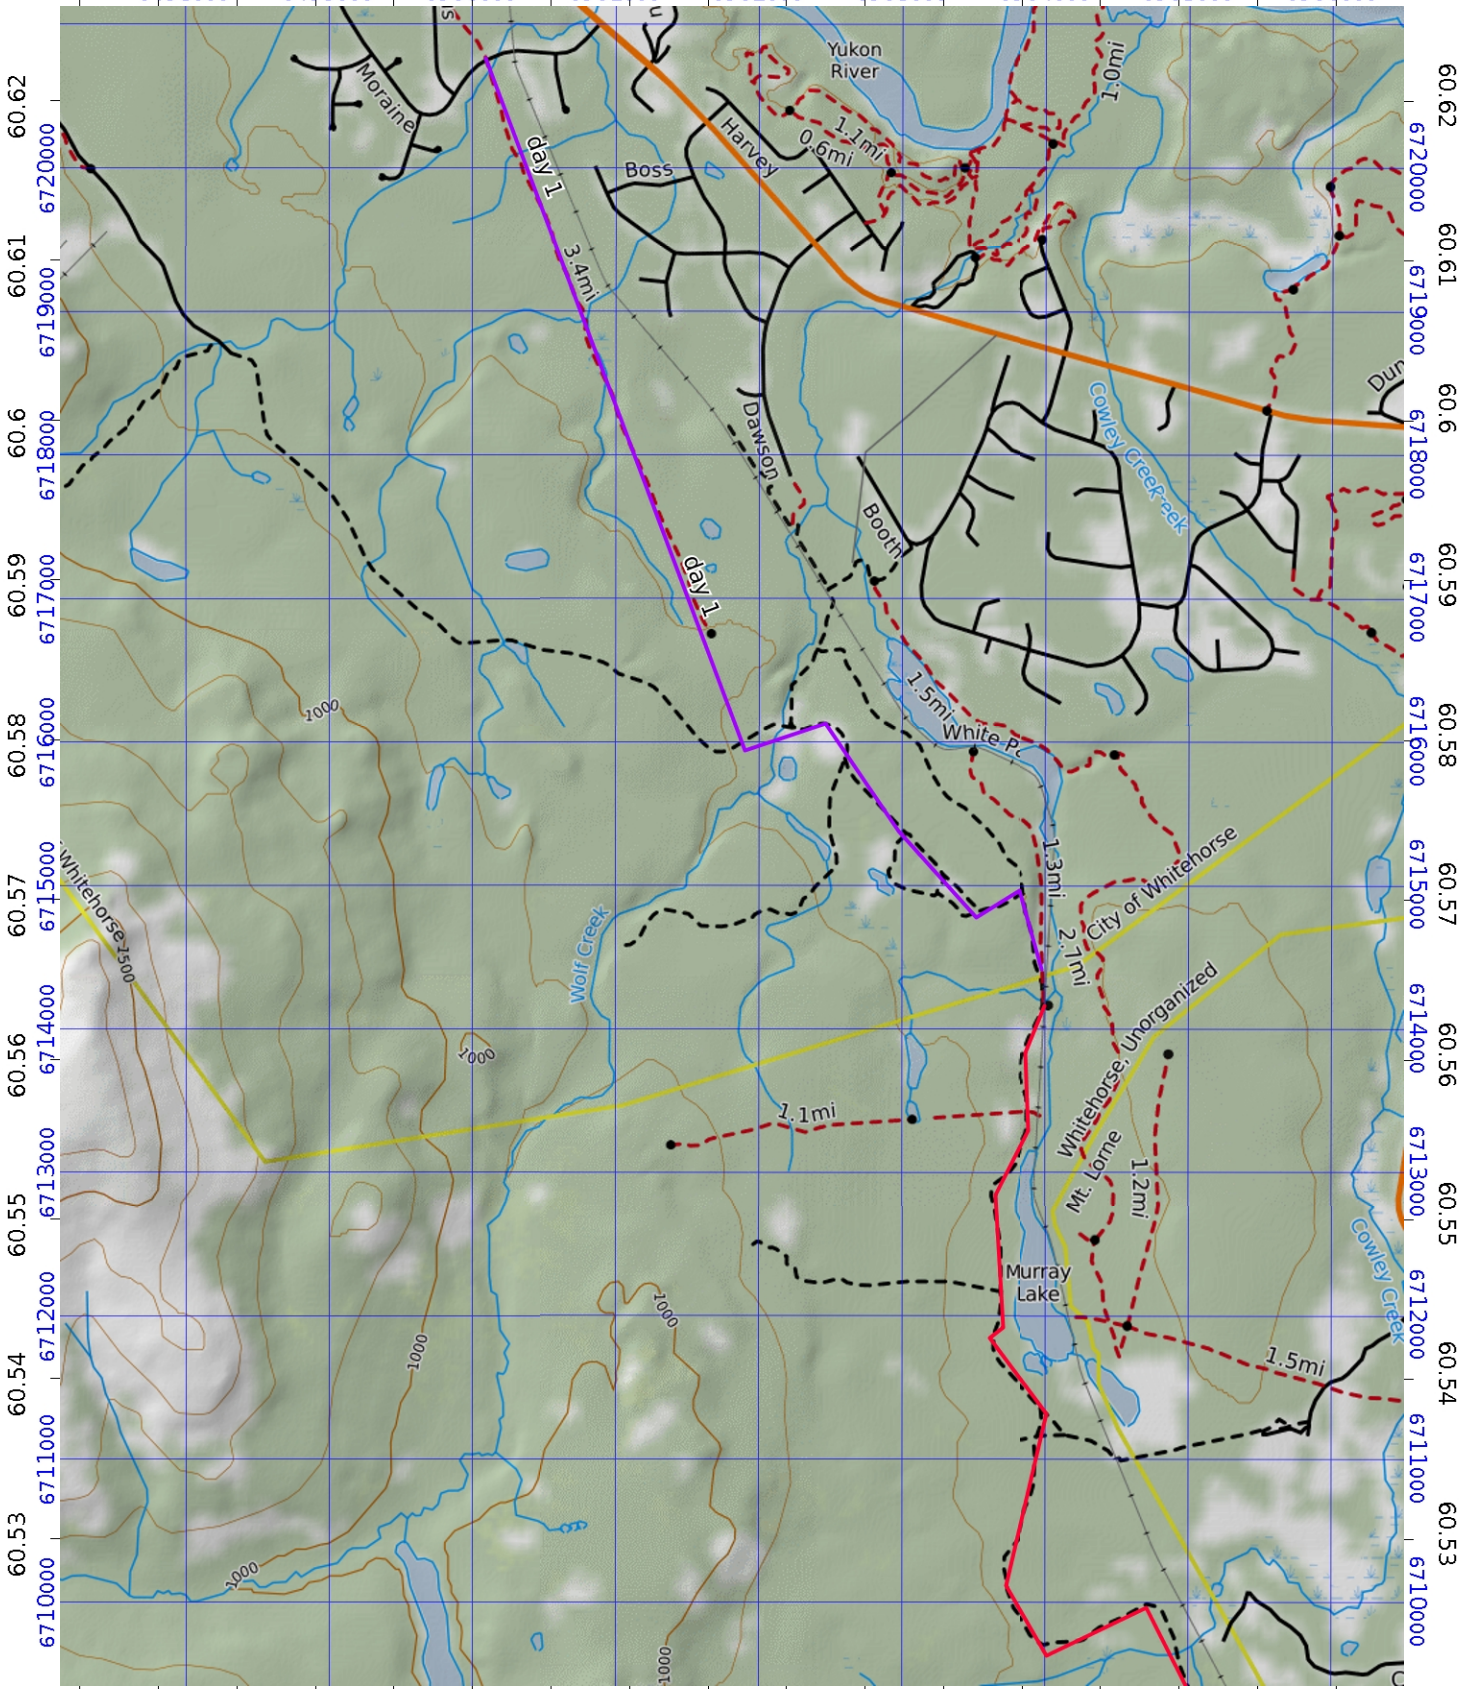

35.05135.04135.03135.02135.01135.0-134.99134.98134.97134.96134.95134.94134.93134.92134.91134.9-134.89

0498000 0499000 0500000 0501000 0502000 0503000 0504000 0505000 0506000

35.05135.04135.03135.02135.01135.0-134.99134.98134.97134.96134.95134.94134.93134.92134.91134.9-134.89

Mercator Projection
WGS84
UTM Zone 8V

CalTopo

Scale 1:52666 1 inch = 4389 feet